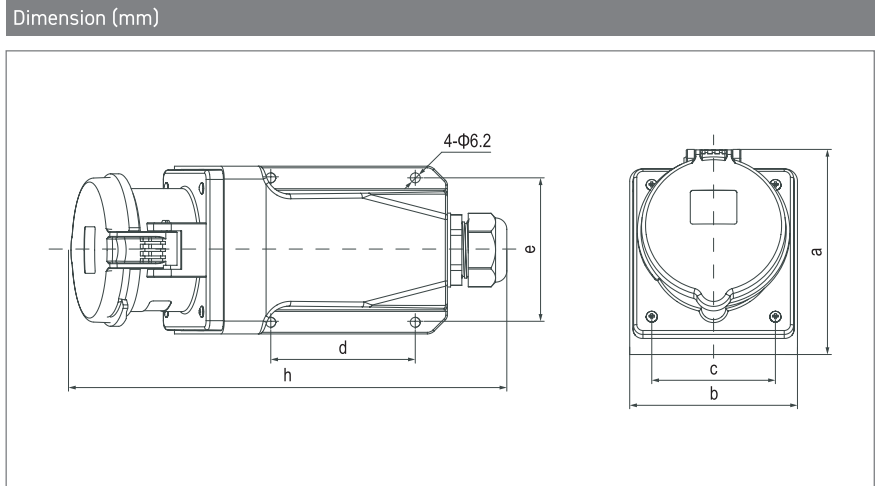

IP44 Wall Mounted Socket

Current	Poles	3 pole	4 pole	5 pole
16A	3	DTN1131-4	DTN1131	
	4			DTN1141
	5			DTN1151
32A	3	DTN1231-4	DTN1231	
	4			DTN1241
	5			DTN1251

- DTN1141
- DTN1241