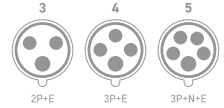

PANEL MOUNTED SOCKET

B series