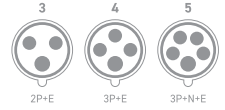

WALL MOUNTED SOCKET C series