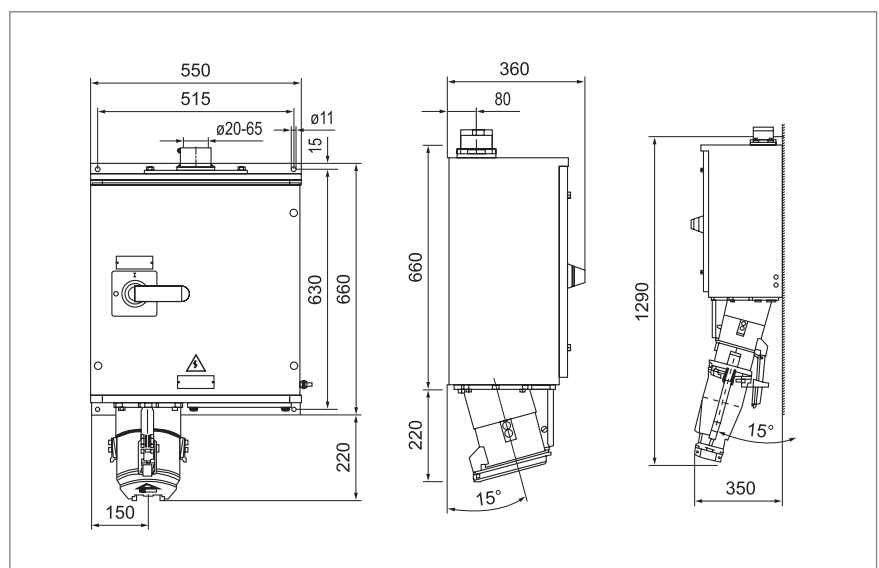

- Surface Mounted Outlet Box
- 250A/400A