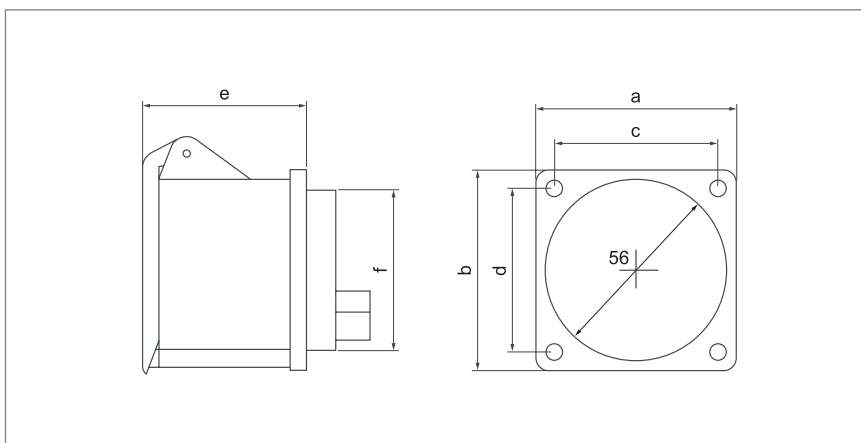

PANEL MOUNTED SOCKET A series

CE RoHS

110V
50 a. 60 Hz

230V
50 a. 60 Hz

400V
50 a. 60 Hz

**>50-
250** ---

AMPERE	POLES	110V			230V			400V			>50-250		
		3 pole 4h	4 pole 4h	5 pole 4h	3 pole 6h	4 pole 9h	5 pole 9h	3 pole 9h	4 pole 6h	5 pole 6h	3 pole 7h	4 pole 7h	5 pole 7h

- DT313
- DT323

IP44 Panel Mounted Socket

Current	Poles	Model	Series	Other Models
16A	3	DT313-4	DT313	
	4			DT314
	5			DT315
32A	3	DT323-4	DT323	
	4			DT324
	5			DT325

- DT314
- DT324

Dimension (mm)

- DT315
- DT325

Current	16A			32A		
Pole	3	4	5	3	4	5
a	70	70	70	70	70	70
b	70	70	70	70	70	70
c	56	56	56	56	56	56
d	56	56	56	56	56	56
e	49	49	49	59	59	59
f	55	55	55	55	55	55
g						
h						
Cable size (mm²)	1-2.5			2.5-6		

A

Industrial Plugs and Sockets