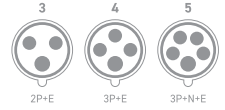

PANEL MOUNTED SOCKET(ANGLE) A series