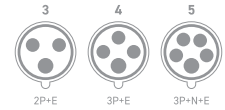

Dimension (mm)

- Coupler
- 160A/200A

- Coupler
- 250A/400A

HIGH CURRENT SERIES for up to 400 Ampere

CE RoHS

A

Industrial Plugs and Sockets

Description	Ampere	Poles	Type
With switch and mechanical interlock, with incoming ducts at the top and bottom for cables up to and including 65mm, please specify this in the order. Stainless steel shell that is coated with color RAL1021. ▲▲ IP55	200	4	DT75231
	200	5	DT75236
	250	4	DT75031
	250	5	DT75121
	400	4	DT75036
	400	5	DT75126