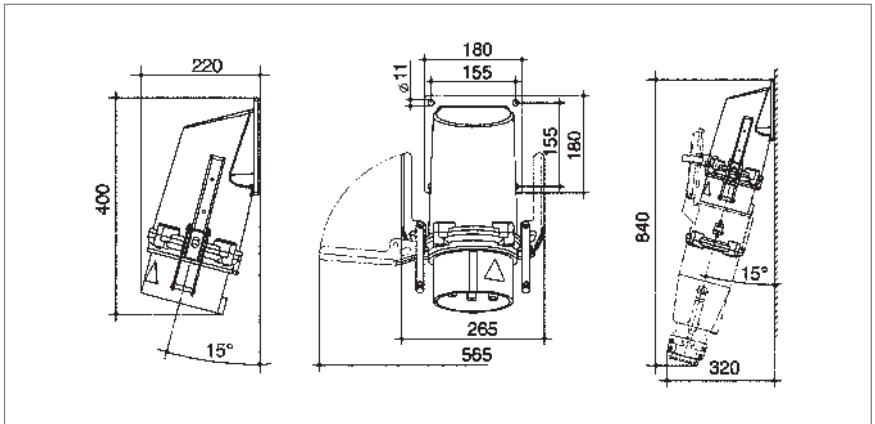

- Surface Mounted Plug
- 250A/400A