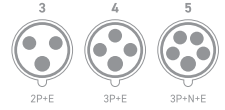

PANEL MOUNTED PLUG C series