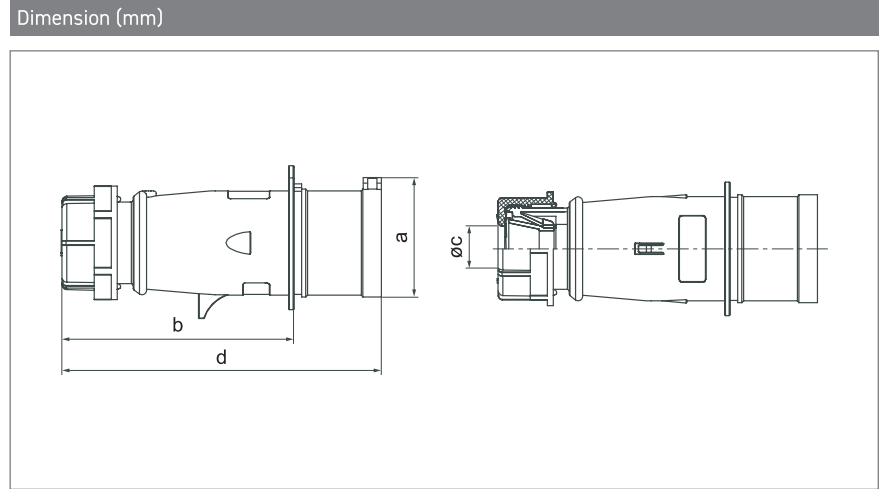

IP44 Plugs					
16A	3	DTN0131-4	DTN0131		
	4			DTN0141	
	5			DTN0151	
32A	3	DTN0231-4	DTN0231		
	4			DTN0241	
	5			DTN0251	

- DTN0141
- DTN0241