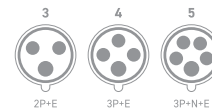

WALL MOUNTED PLUG C series