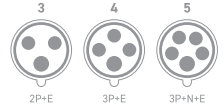

INDUSTRIAL PLUG C series