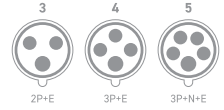

PANEL MOUNTED PLUG Multifunction socket