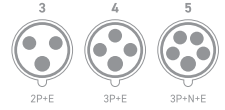

WALL MOUNTED SOCKET B series