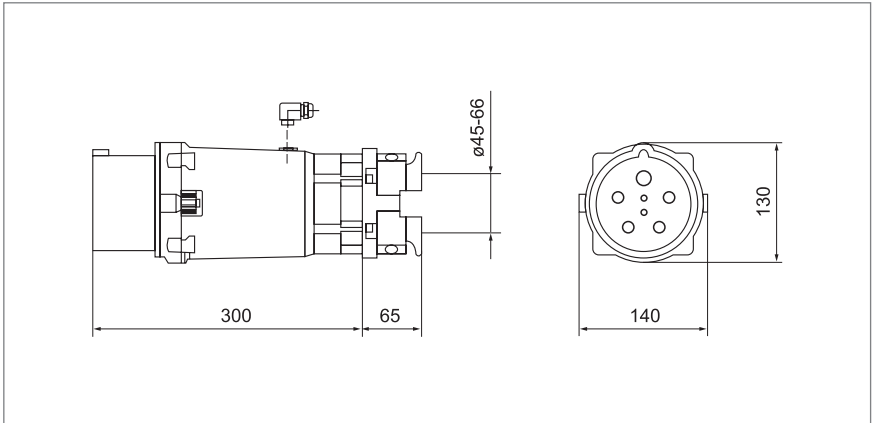

HIGH CURRENT SERIES for up to 400 Ampere

CE RoHS

Description	Ampere	Poles	Type
Watertight and dustproof, with control signal pin.	200	4	DT75201
	200	5	DT75206
▲▲ IP67	250	4	DT75001
	250	5	DT75091
	400	4	DT75006
	400	5	DT75096

Dimension (mm)

- Plugs
- 160A/200A