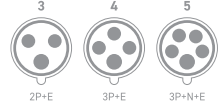

PANEL MOUNTED SOCKET(ANGLE) B series