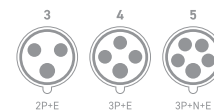

INDUSTRIAL PLUG B series