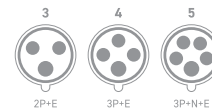

INDUSTRIAL PLUG A series