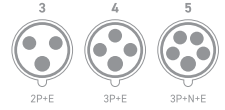

WALL MOUNTED SOCKET

B series