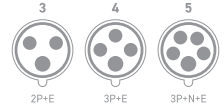

HIGH CURRENT SERIES for up to 400 Ampere