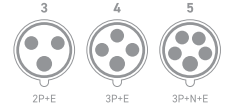

PANEL MOUNTED SOCKET A series