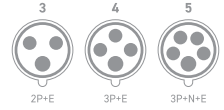

PANEL MOUNTED SOCKET (ANGLE) C series