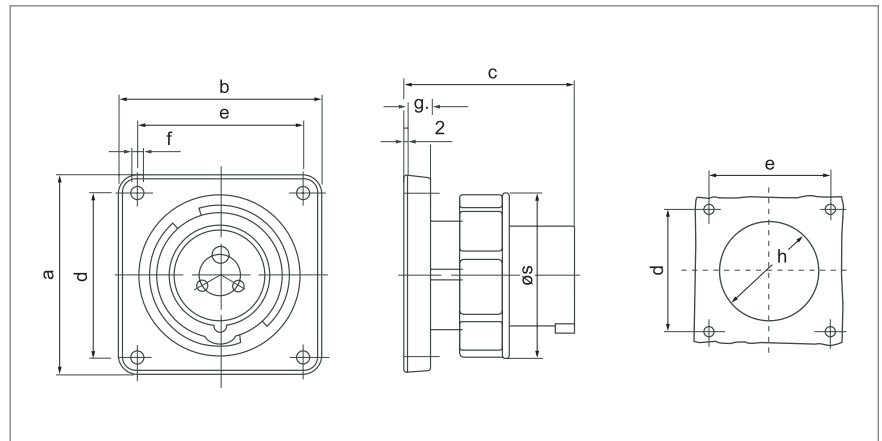

Dimension (mm)

Current	16A			32A			
	Pole	3	4	5	3	4	5
a		85.7	85.7	85.7	85.7	85.7	85.7
b		85.7	85.7	85.7	85.7	85.7	85.7
c		72	72	72	90	90	90
d		69.5	69.5	69.5	69.5	69.5	69.5
e		69.5	69.5	69.5	69.5	69.5	69.5
f		5.5	5.5	5.5	5.5	5.5	5.5
g		11	11	11	11	11	11
h		50	50	50	50	50	50
s		71	79	89	94	94	102
Cable size (mm²)		1.5~2.5			4~6