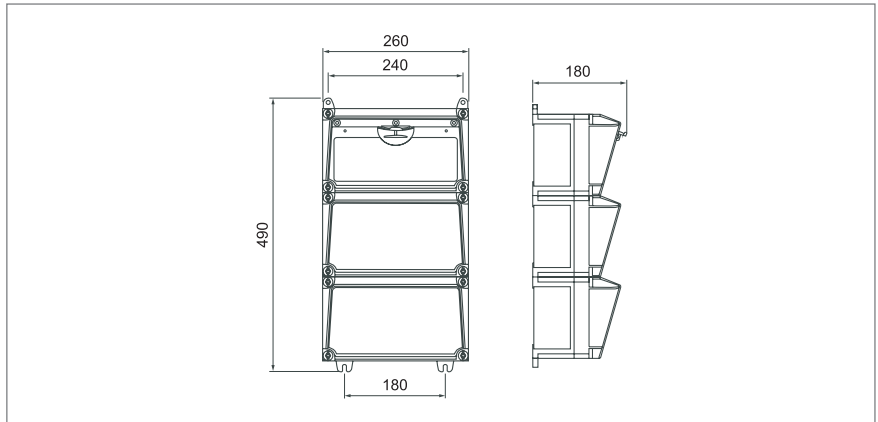

- Executive standard: EN60309
- Protection degree: IEC60529 IP65 IP67

Dimension (mm)

DTZB1601

DTZB1602

DTZB1603

DTZB1604

INDUSTRIAL SOCKET BOXES

Portable socket distribution boxes