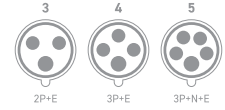

WALL MOUNTED SOCKET B series