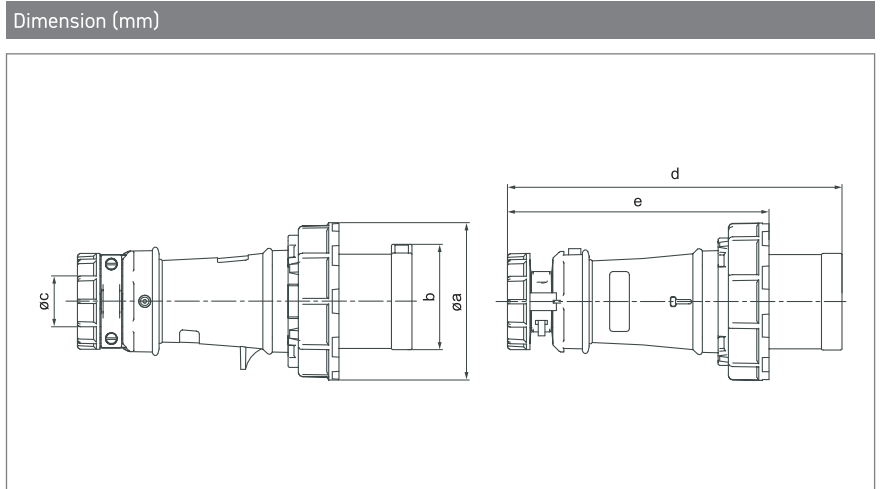

IP67 Plugs					
63A	3	DTN0332-4	DTN0332		
	4			DTN0342	
	5			DTN0352	
125A	3	DTN0432-4	DTN0432		
	4			DTN0442	
	5			DTN0452	

- DTN0342
- DTN0442