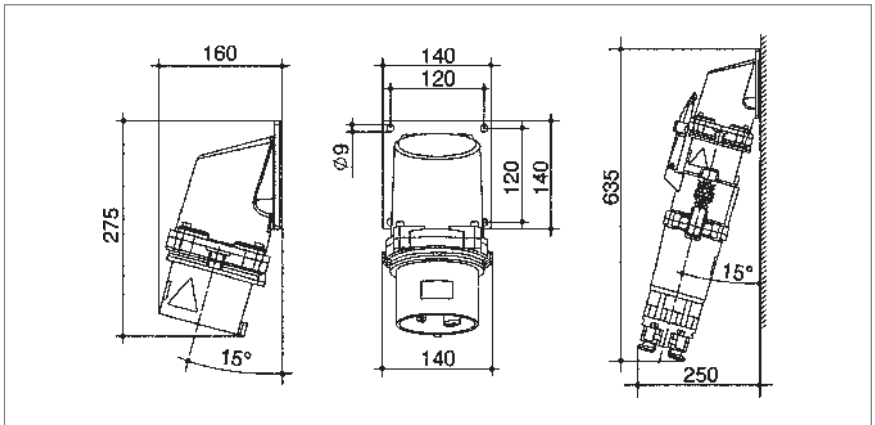

HIGH CURRENT SERIES for up to 400 Ampere

A

CE RoHS

Industrial Plugs and Sockets

Description	Ampere	Poles	Type
Type A	200	4	DT75251A
Flange fixed, bottom incoming, watertight and dustproof. Signal control cable can be led in from the top or shell respectively if it is necessary.	200	5	DT75256A
	250	4	DT75172A
	250	5	DT75173A
	400	4	DT75389A
400	5	DT75398A	

Dimension (mm)

- Surface Mounted Plug
- 160A/200A