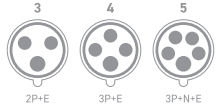

Dimension (mm)

- Socket
- 160A/200A

- Socket
- 250A/400A

HIGH CURRENT SERIES for up to 400 Ampere

CE RoHS

Description	Ampere	Poles	Type
Watertight and dustproof, with control signal pin.	200	4	DT75201
	200	5	DT75206
▲▲ IP67	250	4	DT75001
	250	5	DT75091
	400	4	DT75006
	400	5	DT75096