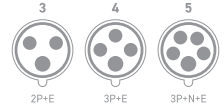

PANEL MOUNTED PLUG C series