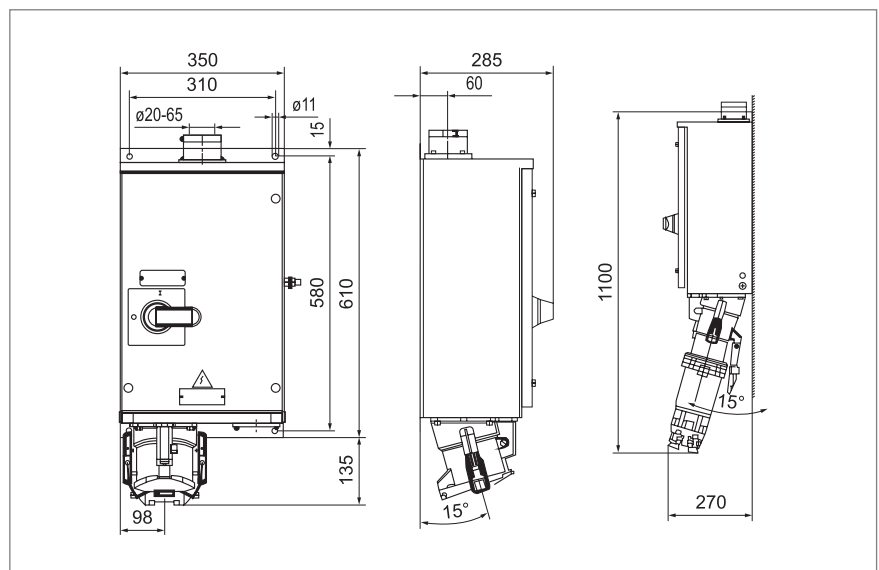

HIGH CURRENT SERIES for up to 400 Ampere

CE RoHS

A

Industrial Plugs and Sockets

Description	Ampere	Poles	Type
With switch and mechanical interlock, with incoming ducts at the top and bottom for cables up to and including 65mm, please specify this in the order. Stainless steel shell that is coated with color RAL1021. ▲▲ IP55	200	4	DT75231
	200	5	DT75236
	250	4	DT75031
	250	5	DT75121
	400	4	DT75036
	400	5	DT75126

Dimension (mm)

- Surface Mounted Outlet Box
- 160A/200A