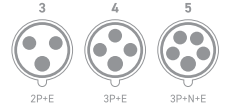

Dimension (mm)

- Plugs
- 160A/200A

- Plugs
- 250A/400A

HIGH CURRENT SERIES for up to 400 Ampere

CE RoHS

Description	Ampere	Poles	Type
Watertight and dustproof, with control signal pin.	200	4	DT75211
	200	5	DT75216
☔☔ IP67	250	4	DT75011
	250	5	DT75101
	400	4	DT75016
	400	5	DT75106