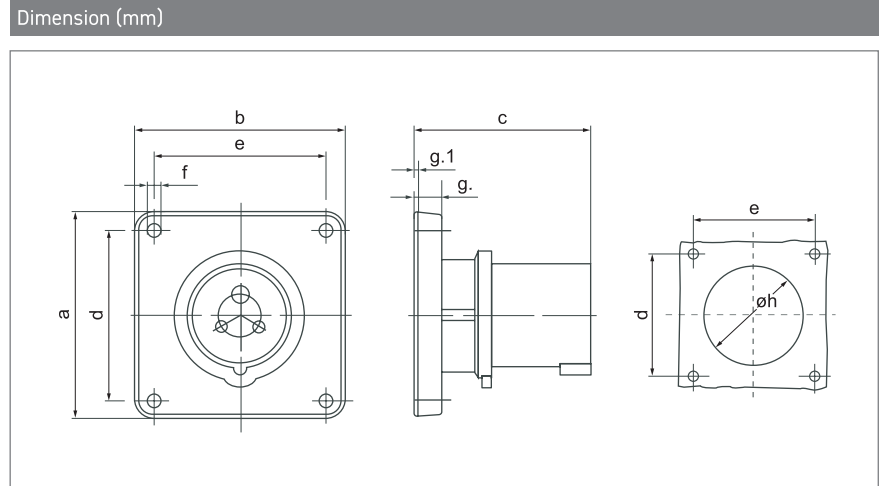

IP44 Panel Mounted Plug

Current	Poles	3 pole	4 pole	5 pole
63A	3	DT6331-4	DT6331	
	4			DT6341
	5			DT6351
125A	3	DT6431-4	DT6431	
	4			DT6441
	5			DT6451

- DT6341
- DT6441