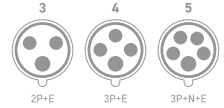

PANEL MOUNTED PLUG B series