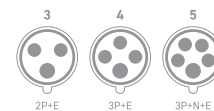

WALL MOUNTED SOCKET A series