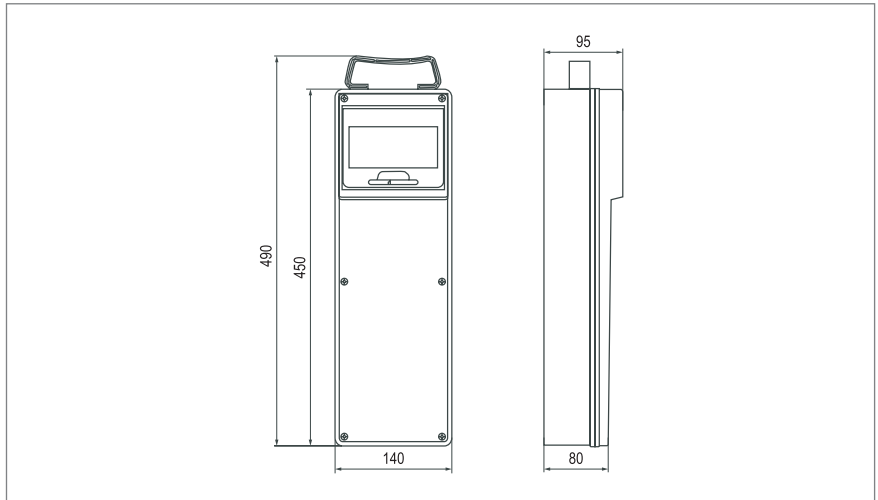

INDUSTRIAL SOCKET BOXES

Portable socket distribution boxes

CE RoHS

■ Executive standard: DIN VDE0623 IEC60309-2

■ Protection degree: IEC60529 IP44 IP67

Dimension (mm)

■ DT1805