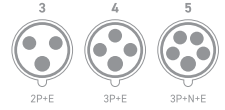

PANEL MOUNTED SOCKET C series