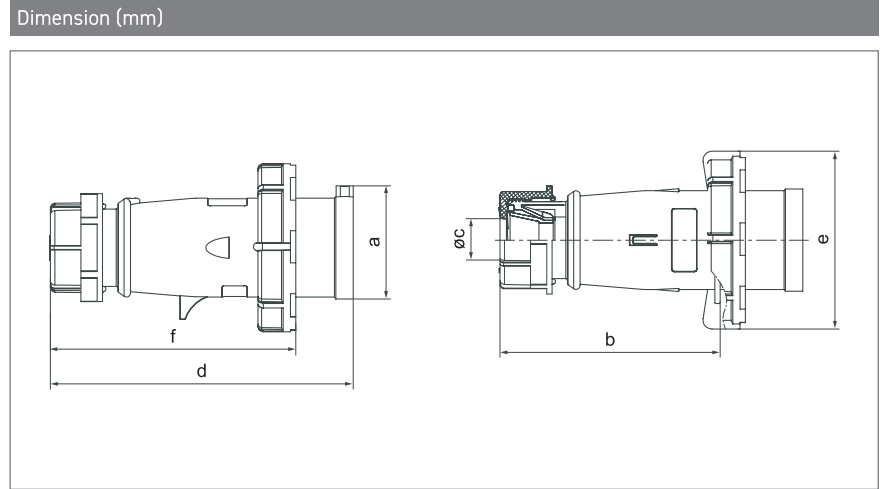

IP67 Plugs

Current	Poles	DTN0132-4	DTN0132	DTN0142	DTN0152
16A	3	DTN0132-4	DTN0132		
	4			DTN0142	
	5				DTN0152
32A	3	DTN0232-4	DTN0232		
	4			DTN0242	
	5				DTN0252

- DTN0142
- DTN0242