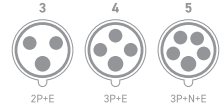

PANEL MOUNTED SOCKET (ANGLE) B series