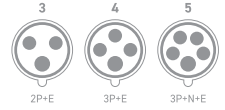

PANEL MOUNTED PLUG B series