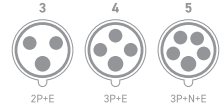

PANEL MOUNTED SOCKET C series