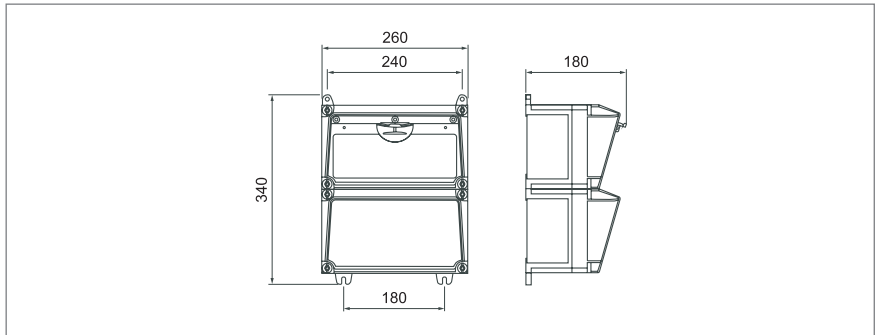

INDUSTRIAL SOCKET BOXES

Combined socket distribution boxes

CE RoHS

- Executive standard: EN60309
- Protection degree: IEC60529 IP65 IP67

Dimension (mm)