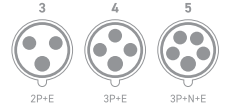

INDUSTRIAL PLUG C series