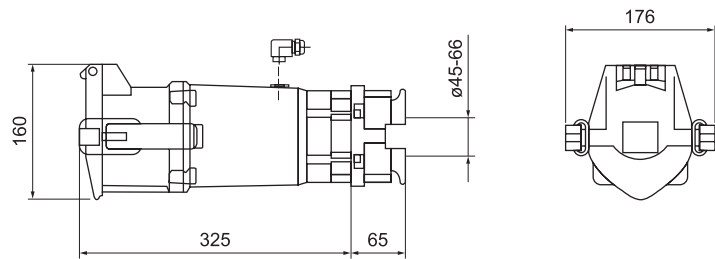

HIGH CURRENT SERIES for up to 400 Ampere

CE RoHS

Description	Ampere	Poles	Type
Watertight and dustproof, with control signal pin.	200	4	DT75211
	200	5	DT75216
☔☔ IP67	250	4	DT75011
	250	5	DT75101
	400	4	DT75016
	400	5	DT75106

Dimension (mm)

- Coupler
- 160A/200A