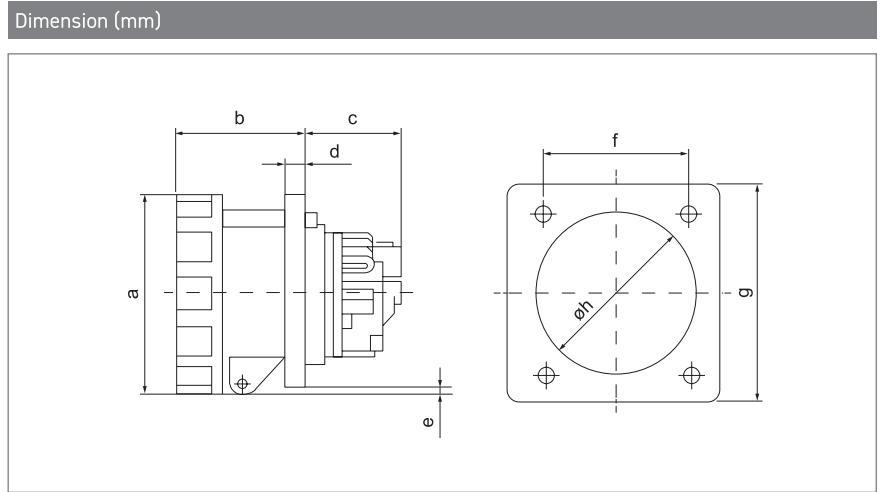

IP67 Panel Mounted Socket										
63A	3						DT333					
	4								DT334			
	5								DT335			
125A	3						DT343					
	4								DT344			
	5								DT345			

- DT334
- DT344