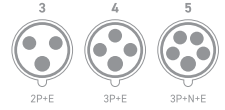

PANEL MOUNTED SOCKET

B series