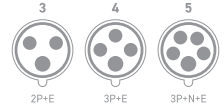

WALL MOUNTED PLUG C series