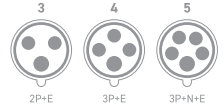

HIGH CURRENT SERIES for up to 400 Ampere