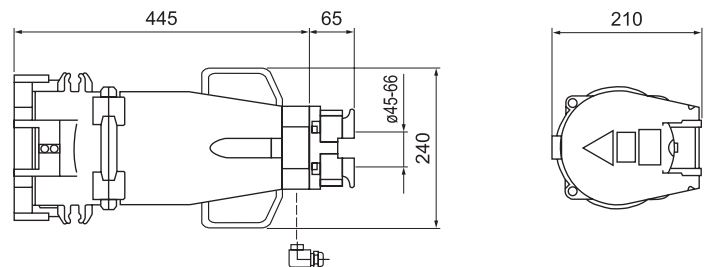

- Coupler
- 250A/400A