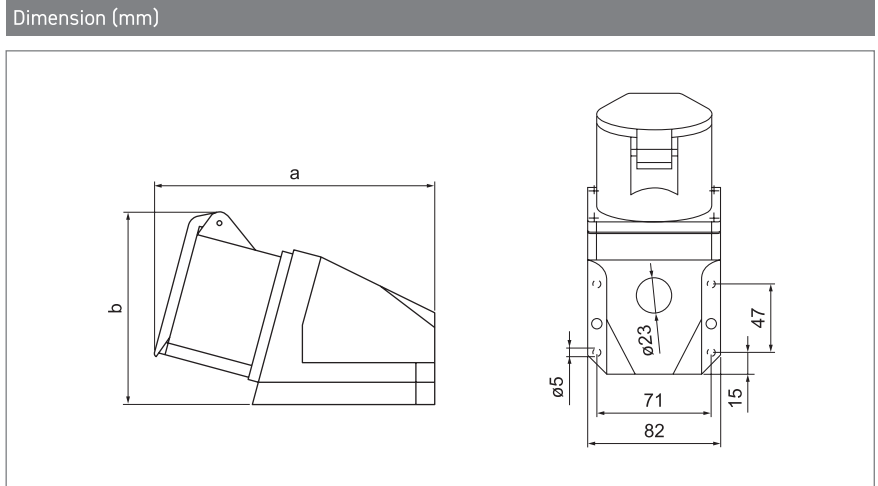

IP44 Wall Mounted Socket

Current	Poles	3 pole	4 pole	5 pole
16A	3	DT1131-4	DT1131	
	4			DT1141
	5			DT1151
32A	3	DT1231-4	DT1231	
	4			DT1241
	5			DT1251

- DT1141
- DT1241