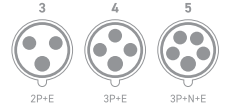

WALL MOUNTED PLUG B series