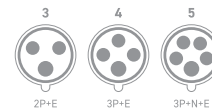

PANEL MOUNTED PLUG C series