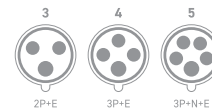

WALL MOUNTED SOCKET A series