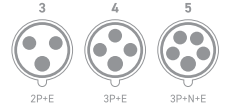

WALL MOUNTED PLUG C series