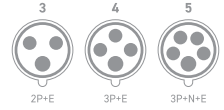

WALL MOUNTED PLUG A series