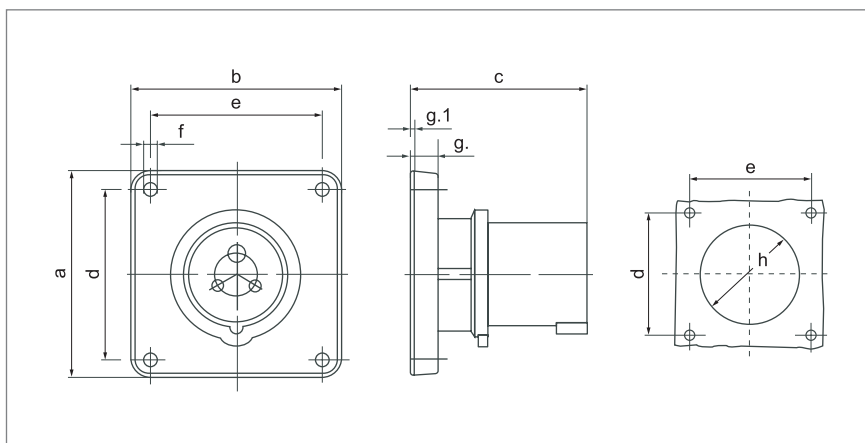

Dimension (mm)

Current	63A			125A			
	Pole	3	4	5	3	4	5
a		110	110	110			
b		106	106	106			
c		85	85	85			
d		90	90	90			
e		90	90	90			
f		5.5	5.5	5.5			
g		12	12	12			
h		73	73	73			
Cable size (mm²)		10~16					

A

Industrial Plugs and Sockets