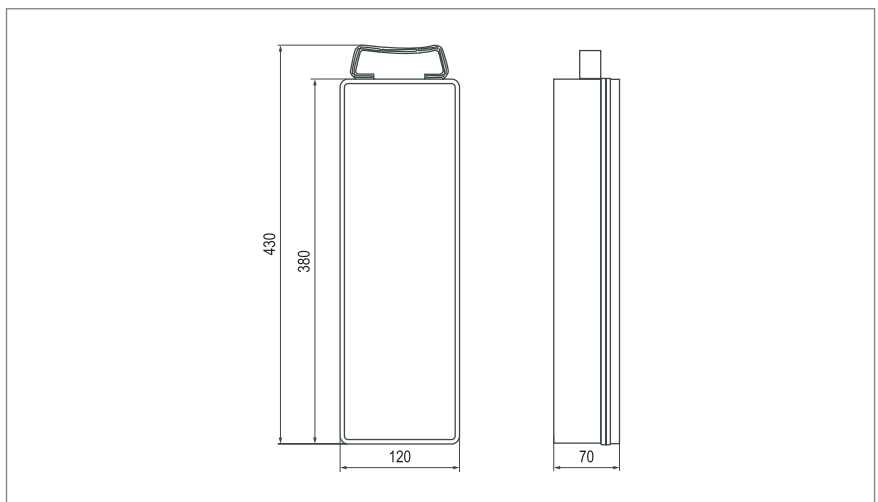

INDUSTRIAL SOCKET BOXES

Portable socket distribution boxes

CE RoHS

■ Executive standard: DIN VDE0623 IEC60309-2

■ Protection degree: IEC60529 IP44 IP67

Dimension (mm)

■ DT1805C