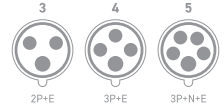

INDUSTRIAL PLUG B series