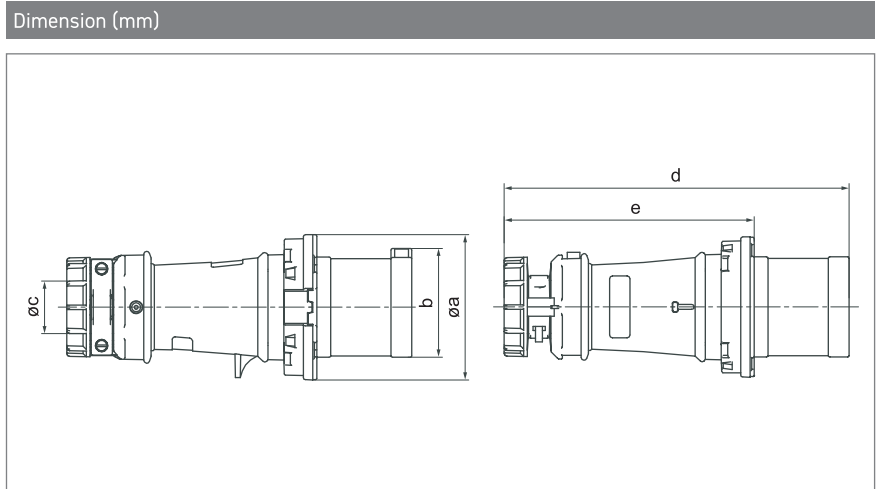

IP44 Plugs					
63A	3	DTN0331-4	DTN0331		
	4			DTN0341	
	5			DTN0351	
125A	3	DTN0431-4	DTN0431		
	4			DTN0441	
	5			DTN0451	

- DTN0341
- DTN0441