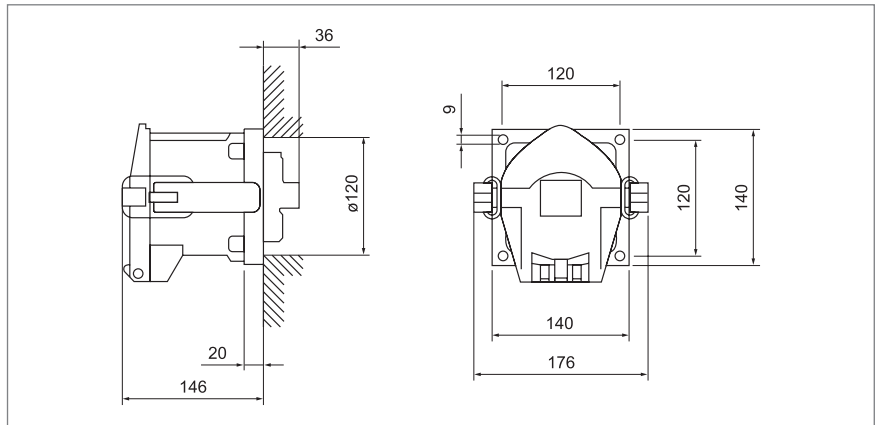

HIGH CURRENT SERIES for up to 400 Ampere

CE RoHS

Description	Ampere	Poles	Type
Watertight and dustproof, with control signal pin.	200	4	DT75241
	200	5	DT75246
☾☾ IP67	250	4	DT75041
	250	5	DT75131
	400	4	DT75046
	400	5	DT75136

Dimension (mm)

- Socket
- 160A/200A