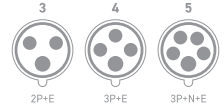

WALL MOUNTED SOCKET C series