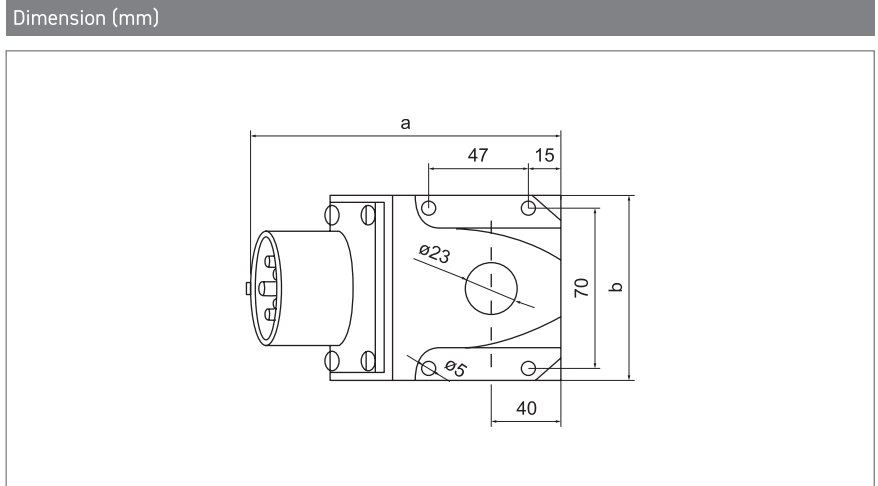

IP44 Wall Mounted Plug

Current	Poles	Model	Code	Code	Code
16A	3	DT5131-4	DT5131		
	4			DT5141	
	5			DT5151	
32A	3	DT5231-4	DT5231		
	4			DT5241	
	5			DT5251	

- DT5141
- DT5241