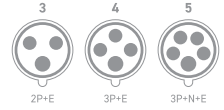

WALL MOUNTED PLUG B series