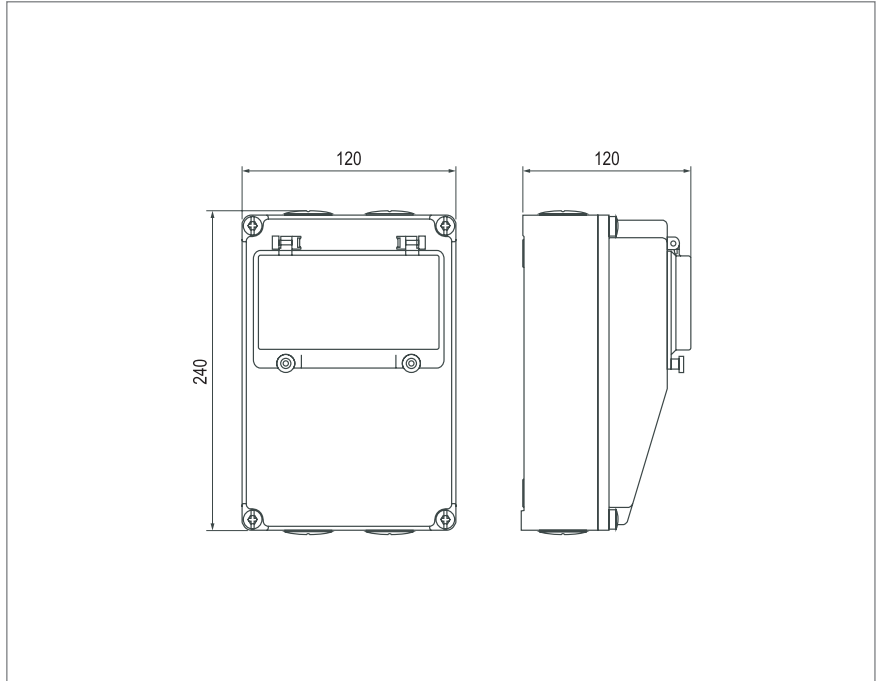

INDUSTRIAL SOCKET BOXES

Portable socket distribution boxes

CE RoHS

■ Executive standard: DIN VDE0623 IEC60309-2

■ Protection degree: IEC60529 IP44 IP67

Dimension (mm)

DT1801