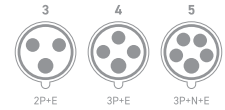

PANEL MOUNTED SOCKET C series