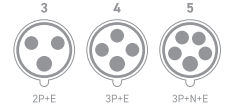

HIGH CURRENT SERIES for up to 400 Ampere