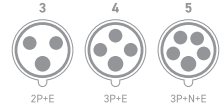

PANEL MOUNTED PLUG B series