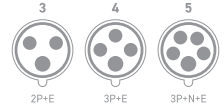

INDUSTRIAL PLUG A series