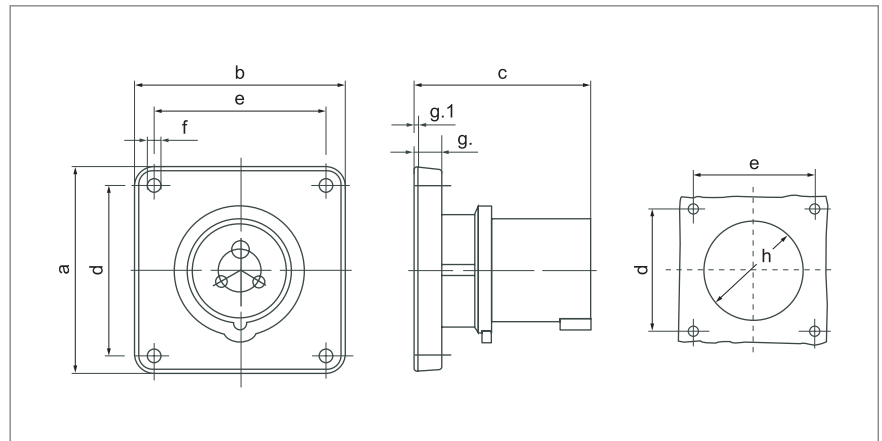

Dimension (mm)

Current	16A			32A			
	Pole	3	4	5	3	4	5
a		85.7	85.7	85.7	85.7	85.7	85.7
b		85.7	85.7	85.7	85.7	85.7	85.7
c		72	72	72	90	90	90
d		69.5	69.5	69.5	69.5	69.5	69.5
e		69.5	69.5	69.5	69.5	69.5	69.5
f		5.5	5.5	5.5	5.5	5.5	5.5
g		11	11	11	11	11	11
h		50	50	50	50	50	50
Cable size (mm ²)		1.5~2.5			4~6		