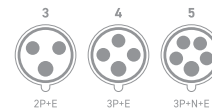

WALL MOUNTED PLUG A series