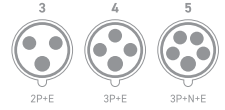

PANEL MOUNTED PLUG A series