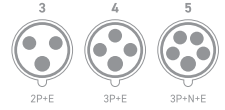

PANEL MOUNTED PLUG Multifunction socket