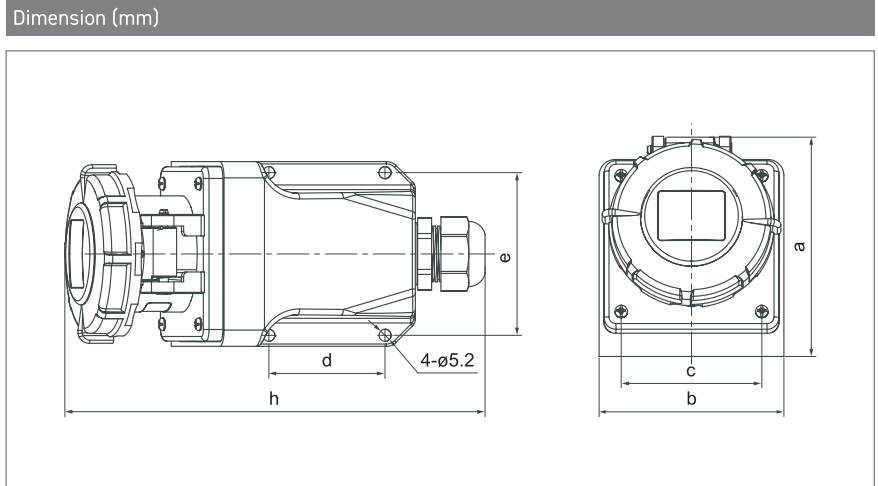

IP67 Wall Mounted Socket

Current	Poles	3 pole	4 pole	5 pole
16A	3	DTN1132-4	DTN1132	
	4			DTN1142
	5			DTN1152
32A	3	DTN1232-4	DTN1232	
	4			DTN1242
	5			DTN1252

- DTN1142
- DTN1242