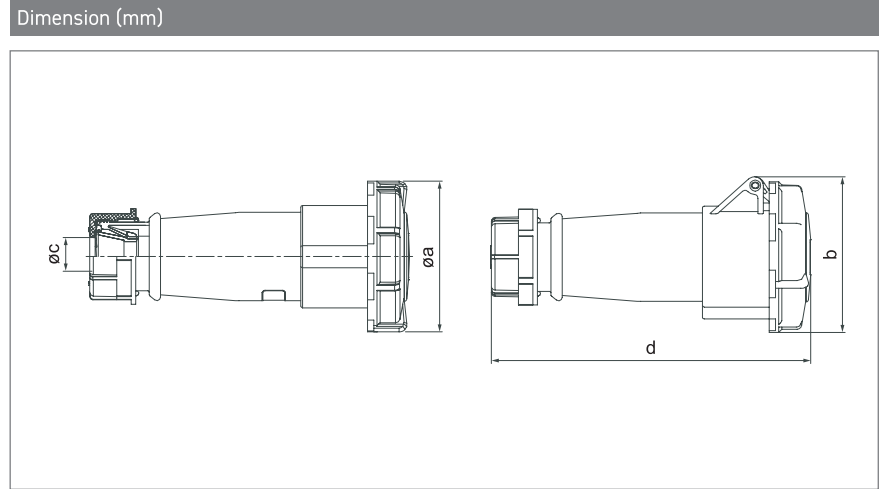

IP67 Coupler

Current	Poles	Model	Model	Model	Model
16A	3	DTN2132-4	DTN2132		
	4			DTN2142	
	5			DTN2152	
32A	3	DTN2232-4	DTN2232		
	4			DTN2242	
	5			DTN2252	

- DTN2142
- DTN2242