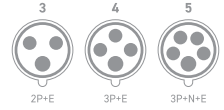

INDUSTRIAL PLUG C series