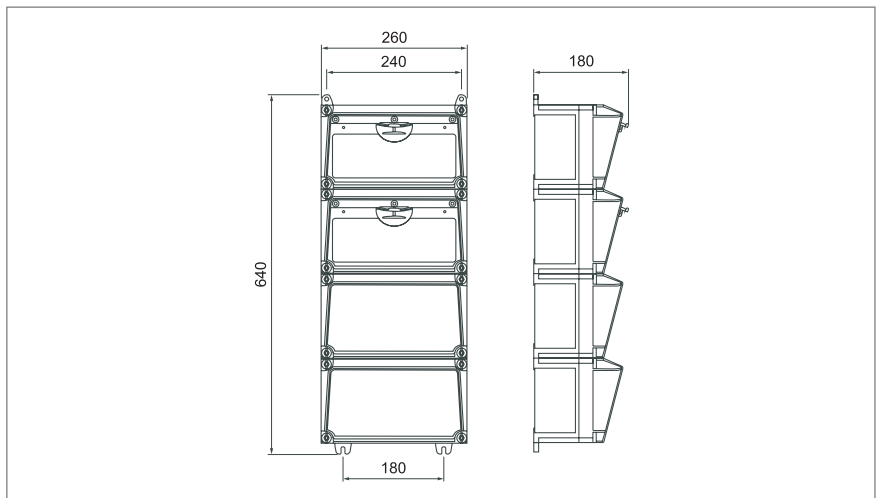

- Executive standard: EN60309
- Protection degree: IEC60529 IP65 IP67

Dimension (mm)

DTZB1601

DTZB1602

DTZB1603

DTZB1604

INDUSTRIAL SOCKET BOXES

Portable socket distribution boxes