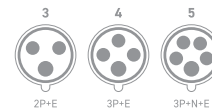

PANEL MOUNTED SOCKET A series