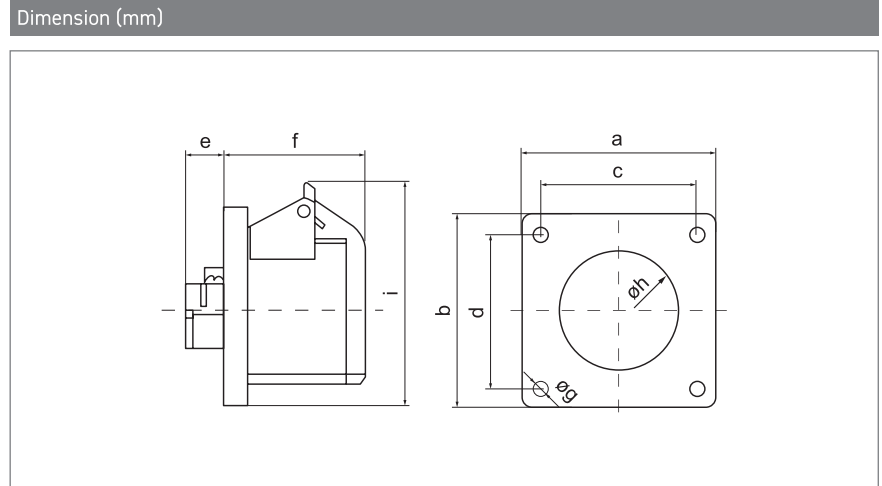

IP44 Panel Mounted Socket					
16A	3	DT3131-4	DT3131		
	4			DT3141	
	5			DT3151	
32A	3	DT3231-4	DT3231		
	4			DT3241	
	5			DT3251	

- DT3141
- DT3241