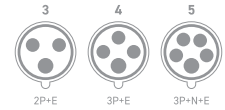

WALL MOUNTED SOCKET C series