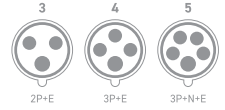

INDUSTRIAL PLUG A series